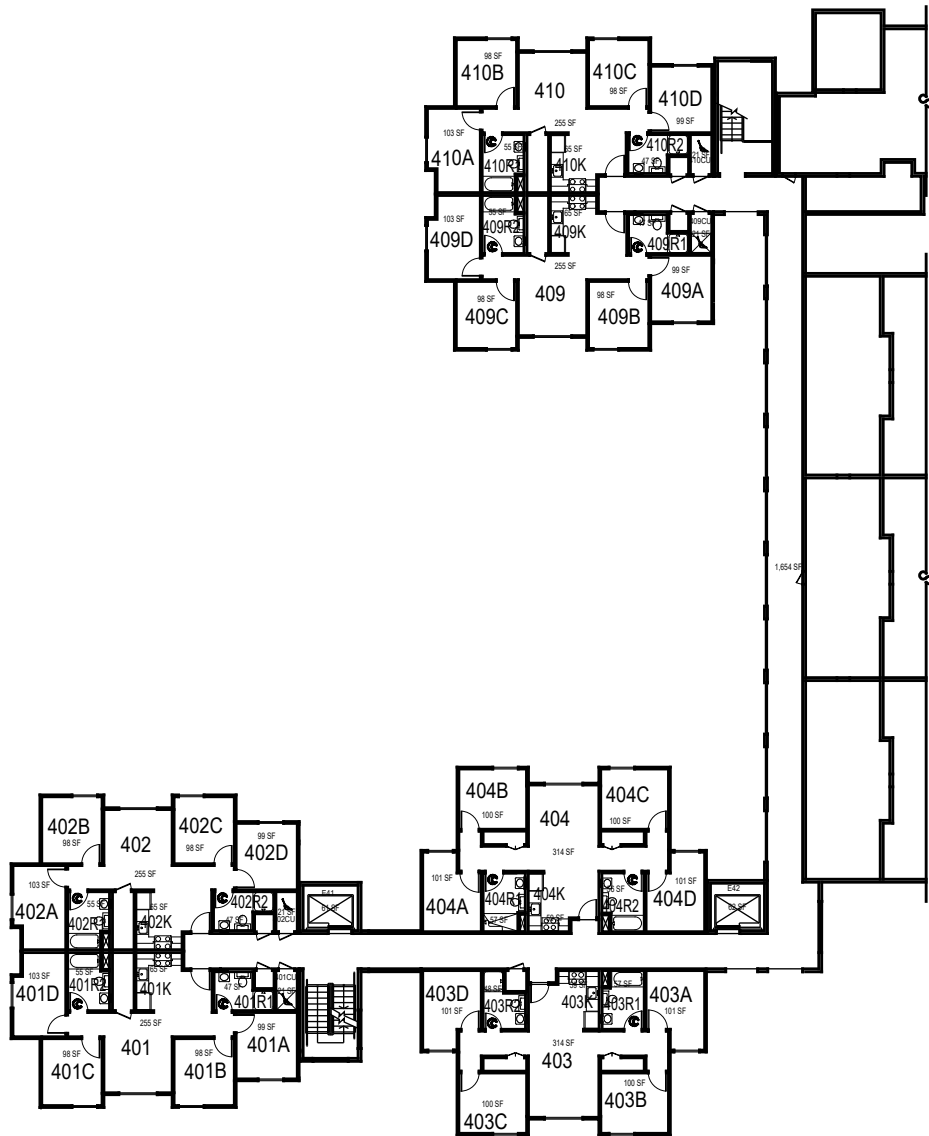

Cerro Vista 170D LEVEL 3

March 2022

Cerro Romauldo

Level 3

FACILITIES MANAGEMENT AND DEVELOPMENT

Space Data http://afd.calpoly.edu/facilities/spacefacility/space_data.asp

1:30

Cerro Vista 170D LEVEL 4

March 2022

Cerro Romauldo

Level 4

FACILITIES MANAGEMENT AND DEVELOPMENT

Space Data http://afd.calpoly.edu/facilities/spacefacility/space_data.asp

1:30

Cerro Vista 170D LEVEL 5

March 2022