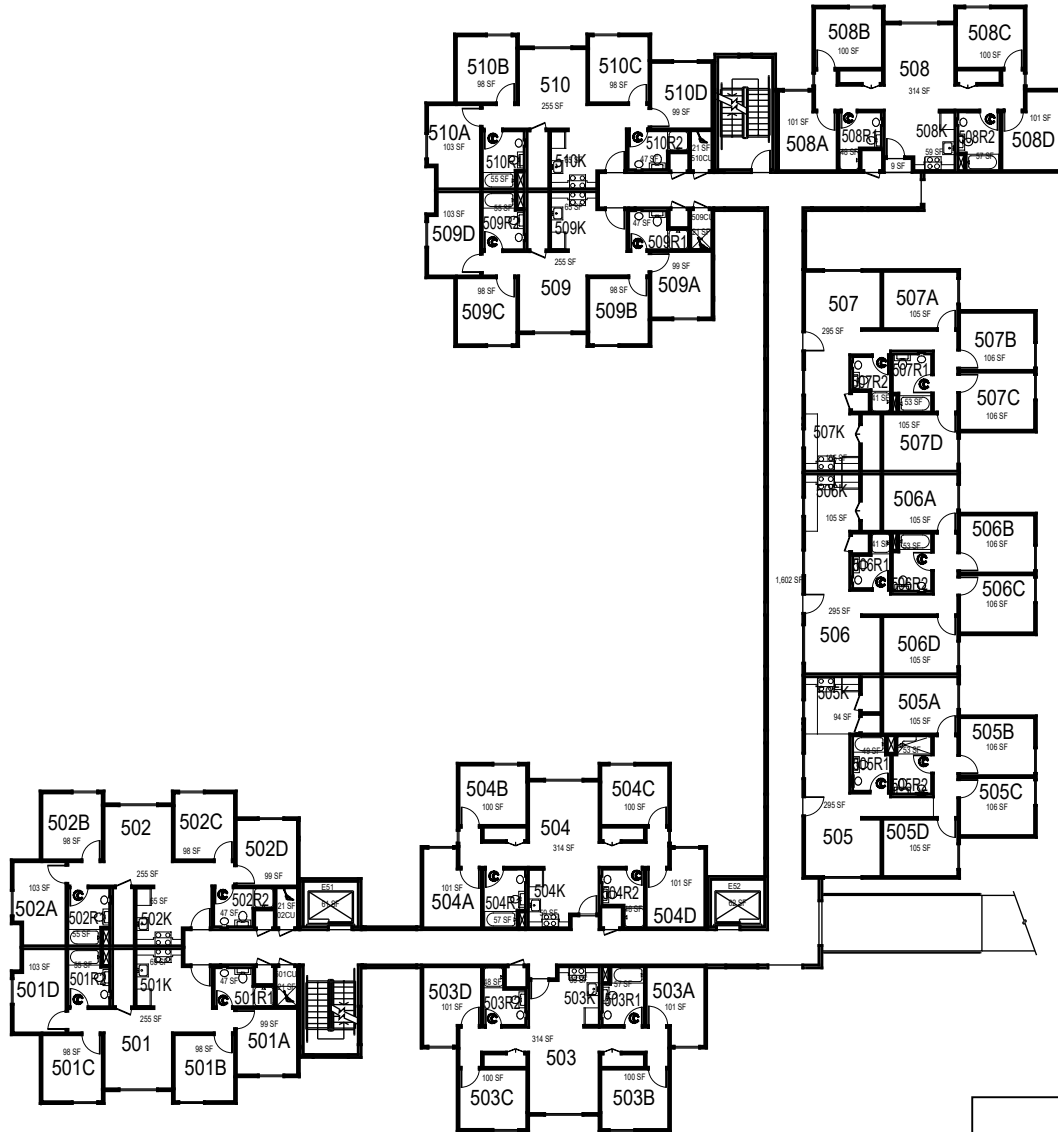

Cerro Vista 170D LEVEL 3

March 2022

Cerro Romauldo

Level 3

FACILITIES MANAGEMENT AND DEVELOPMENT

Space Data http://afd.calpoly.edu/facilities/spacefacility/space_data.asp

1:30

Cerro Vista 170D LEVEL 4

March 2022

Cerro Romauldo

Level 4

FACILITIES MANAGEMENT AND DEVELOPMENT

Space Data http://afd.calpoly.edu/facilities/spacefacility/space_data.asp

1:30

Cerro Vista 170D LEVEL 5

March 2022

Cerro Romauldo

Level 5

FACILITIES MANAGEMENT AND DEVELOPMENT

Space Data http://afd.calpoly.edu/facilities/spacefacility/space_data.asp

1:30

Cerro Vista 170D LEVEL6

March 2022

Cerro Romauldo