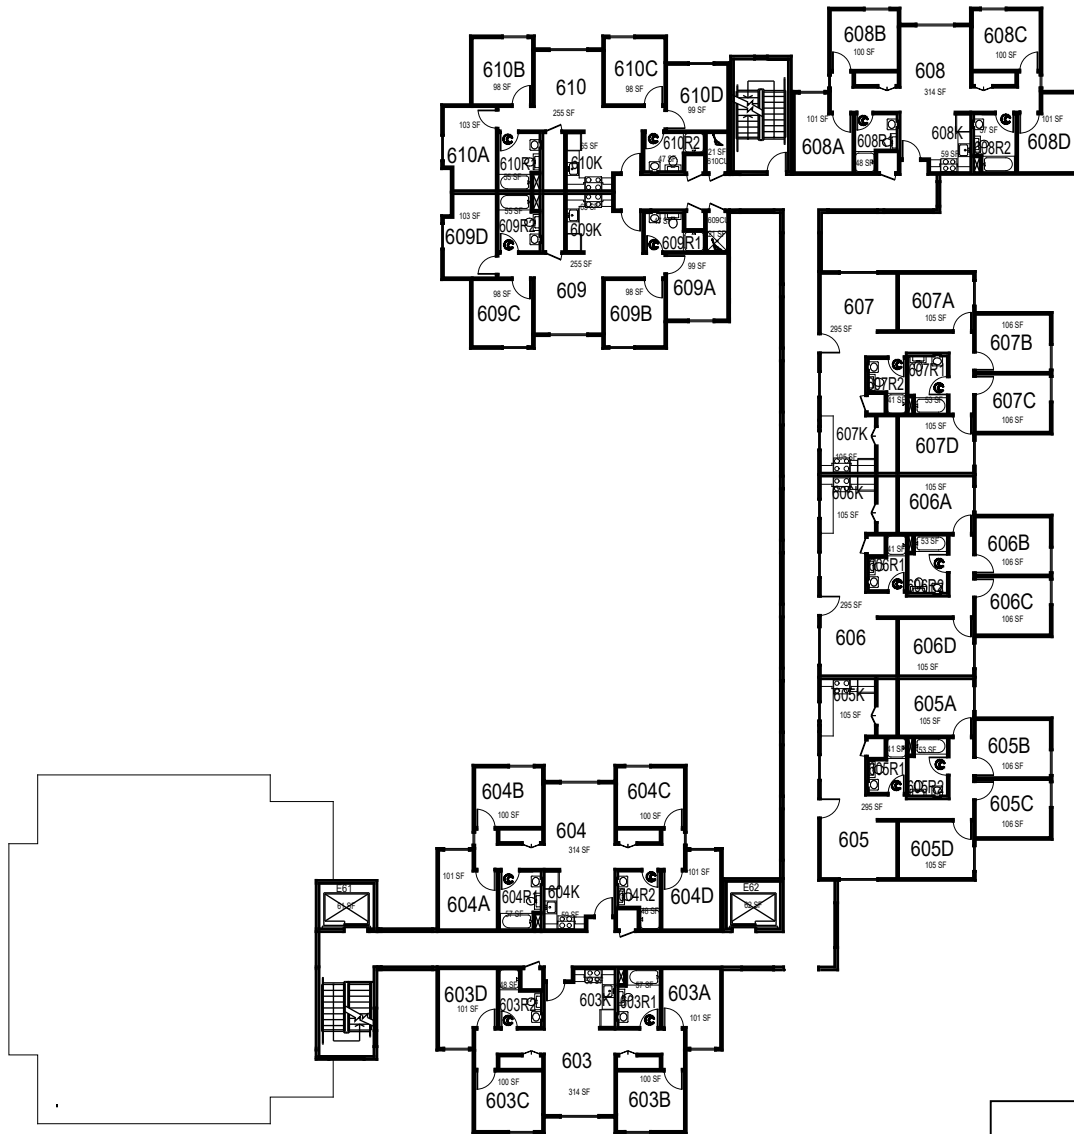

Cerro Romauldo

Level 5

FACILITIES MANAGEMENT AND DEVELOPMENT

Space Data http://afd.calpoly.edu/facilities/spacefacility/space_data.asp

1:30

Cerro Vista 170D LEVEL6

March 2022

Cerro Romauldo

Level 6

FACILITIES MANAGEMENT AND DEVELOPMENT

Space Data http://afd.calpoly.edu/facilities/spacefacility/space_data.asp

1:30

Cerro Vista 170D LEVEL 7

March 2022

Cerro Romauldo

Level 7