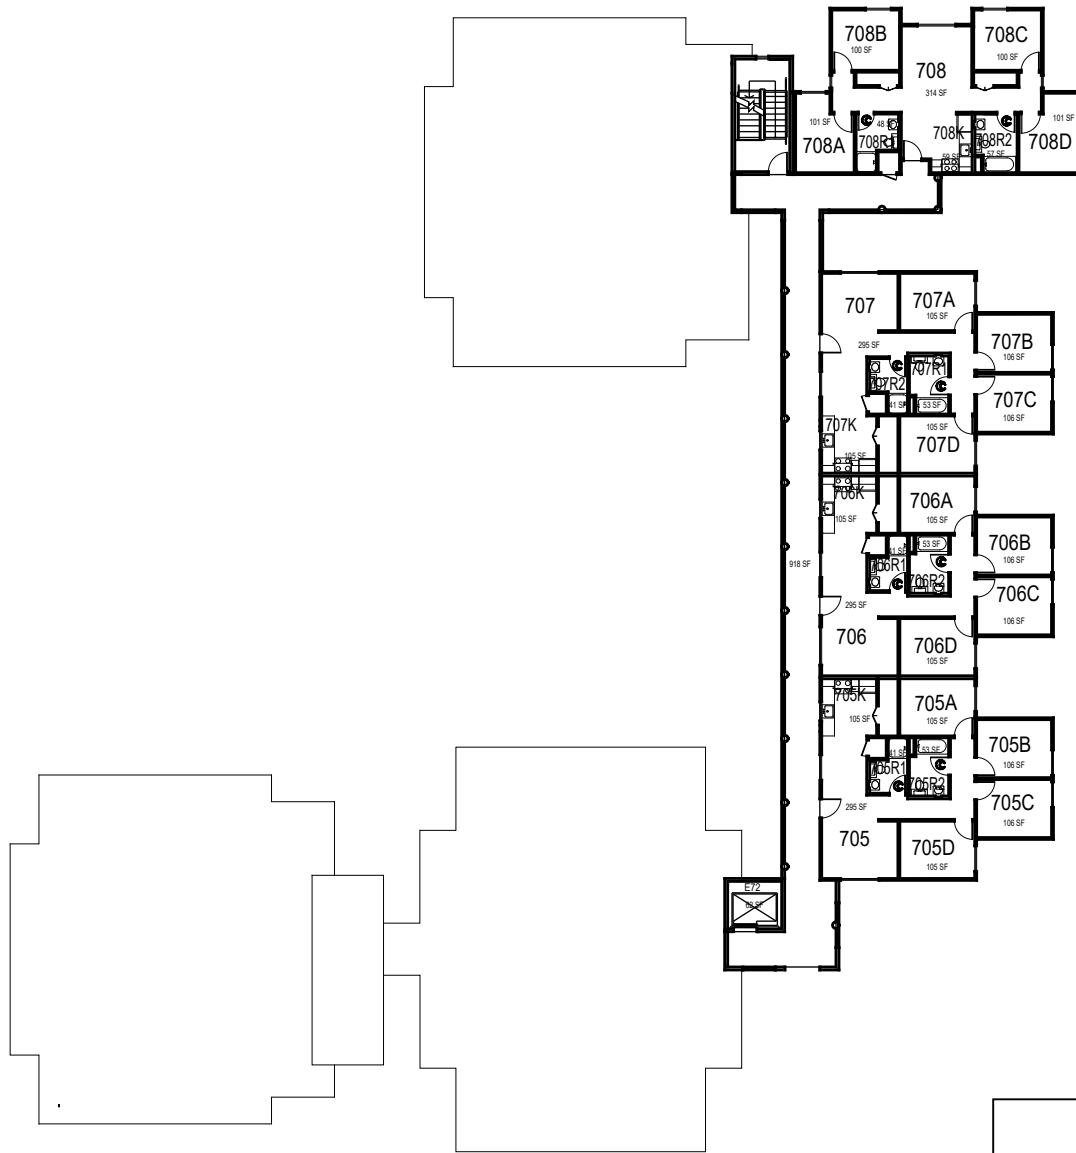

Cerro Romauldo

Level 5

FACILITIES MANAGEMENT AND DEVELOPMENT

Space Data http://afd.calpoly.edu/facilities/spacefacility/space_data.asp

1:30

Cerro Vista 170D LEVEL6

March 2022

Cerro Romauldo

Level 6

FACILITIES MANAGEMENT AND DEVELOPMENT

Space Data http://afd.calpoly.edu/facilities/spacefacility/space_data.asp

1:30

Cerro Vista 170D LEVEL 7

March 2022

Cerro Romauldo

Level 7